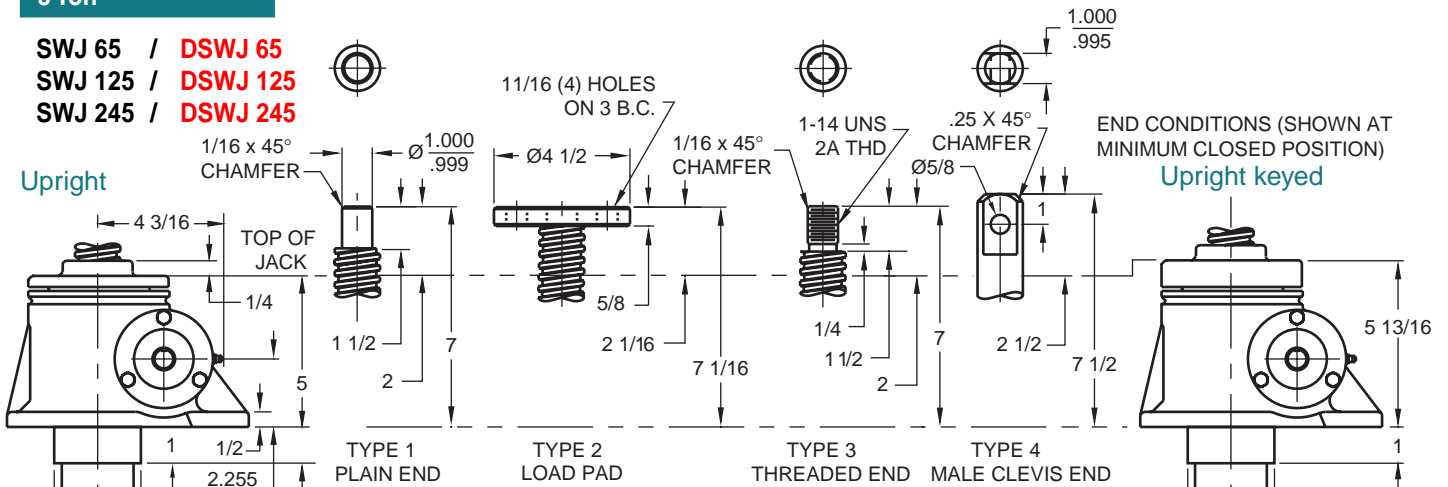

JOYCE STAINLESS STEEL JACKS

5 Ton

SWJ 65 / DSWJ 65
 SWJ 125 / DSWJ 125
 SWJ 245 / DSWJ 245

Upright

Upright traveling nut

Typical Plan View

Inverted traveling nut

Inverted

Double Clevis

Inverted keyed

Note: Drawings are artist's conception — not for certification; dimensions are subject to change without notice.