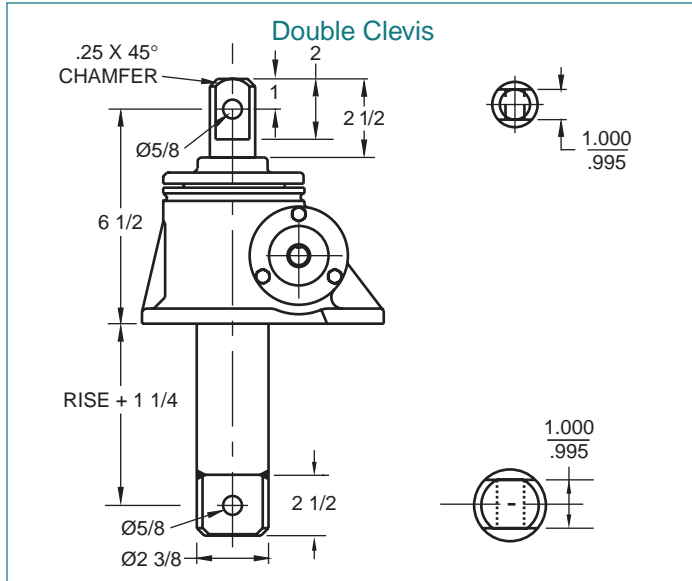

JOYCE STAINLESS STEEL JACKS

5 Ton

SWJ 65 / DSWJ 65
 SWJ 125 / DSWJ 125
 SWJ 245 / DSWJ 245

Upright

Upright traveling nut

Typical Plan View

Inverted traveling nut

Inverted

Double Clevis

Inverted keyed

Note: Drawings are artist's conception — not for certification; dimensions are subject to change without notice.