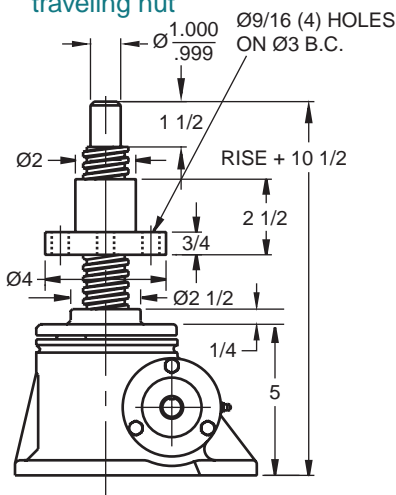

JOYCE STAINLESS STEEL JACKS

5 Ton

SWJ 65 / DSWJ 65
 SWJ 125 / DSWJ 125
 SWJ 245 / DSWJ 245

Upright

Upright traveling nut

Typical Plan View

Inverted traveling nut

Inverted

Double Clevis

Inverted keyed

Note: Drawings are artist's conception — not for certification; dimensions are subject to change without notice.