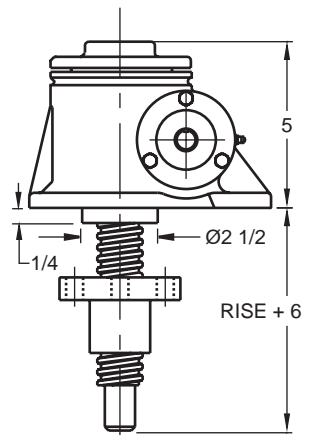

JOYCE STAINLESS STEEL JACKS

5 Ton

SWJ 65 / DSWJ 65
 SWJ 125 / DSWJ 125
 SWJ 245 / DSWJ 245

Upright

Upright traveling nut

Typical Plan View

Inverted traveling nut

Inverted

Double Clevis

Inverted keyed

Note: Drawings are artist's conception — not for certification; dimensions are subject to change without notice.