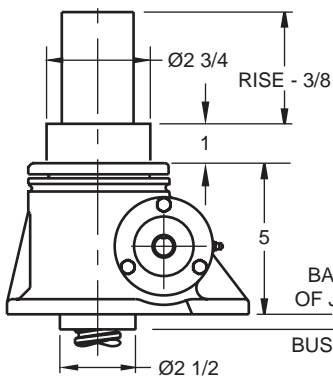

JOYCE STAINLESS STEEL JACKS

5 Ton

SWJ 65 / DSWJ 65
 SWJ 125 / DSWJ 125
 SWJ 245 / DSWJ 245

Upright

Upright traveling nut

Typical Plan View

Inverted traveling nut

Inverted

Double Clevis

Inverted keyed

Note: Drawings are artist's conception — not for certification; dimensions are subject to change without notice.