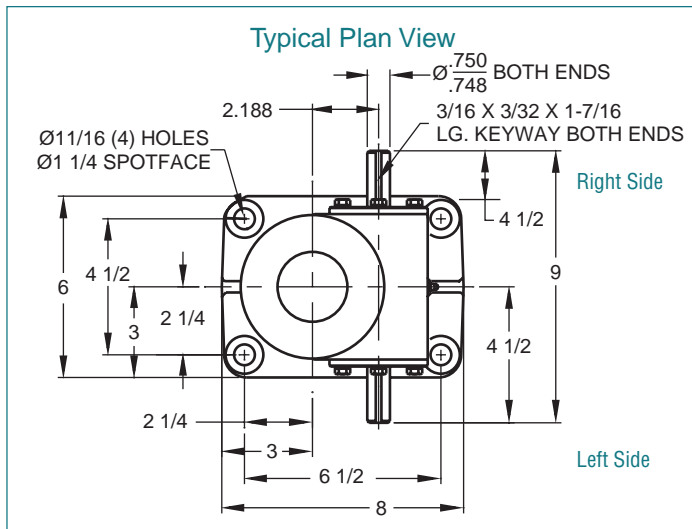

JOYCE STAINLESS STEEL JACKS

5 Ton

SWJ 65 / DSWJ 65
 SWJ 125 / DSWJ 125
 SWJ 245 / DSWJ 245

Upright

Upright traveling nut

Typical Plan View

Inverted traveling nut

Inverted

Double Clevis

Inverted keyed

Note: Drawings are artist's conception — not for certification; dimensions are subject to change without notice.