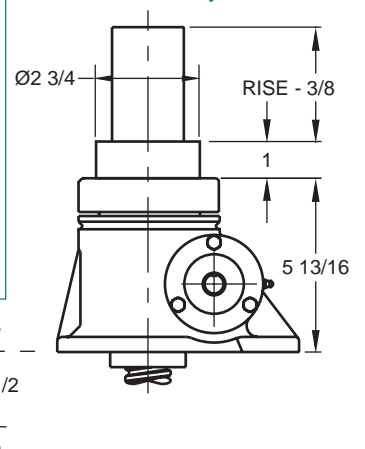

JOYCE STAINLESS STEEL JACKS

5 Ton

SWJ 65 / DSWJ 65
 SWJ 125 / DSWJ 125
 SWJ 245 / DSWJ 245

Upright

Upright traveling nut

Typical Plan View

Inverted traveling nut

Inverted

Double Clevis

Inverted keyed

Note: Drawings are artist's conception — not for certification; dimensions are subject to change without notice.