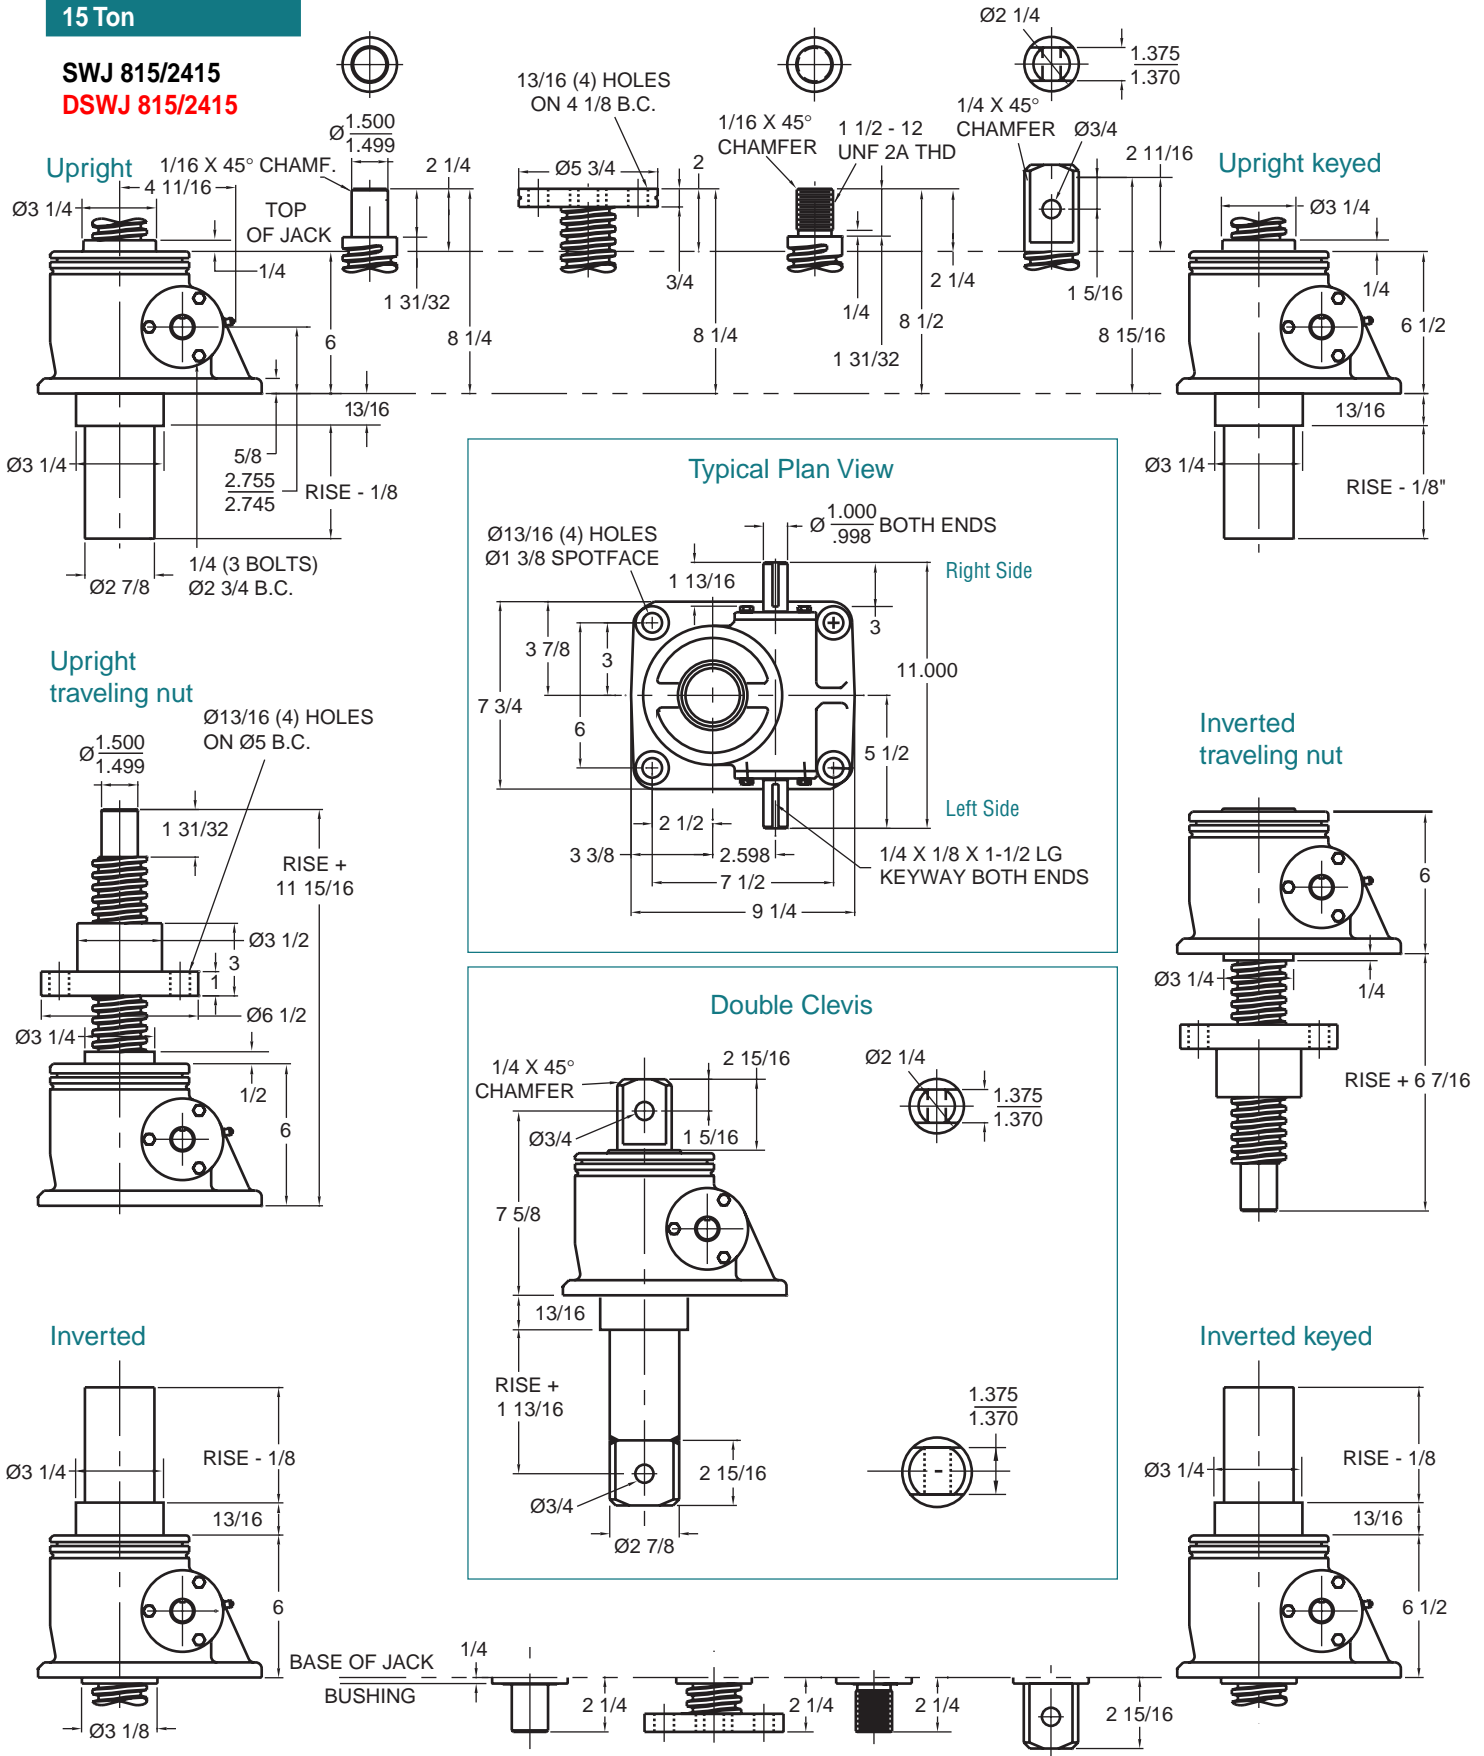

# JOYCE STAINLESS STEEL JACKS

15 Ton

**SWJ 815/2415**  
**DSWJ 815/2415**

Note: Drawings are artist's conception — not for certification; dimensions are subject to change without notice.