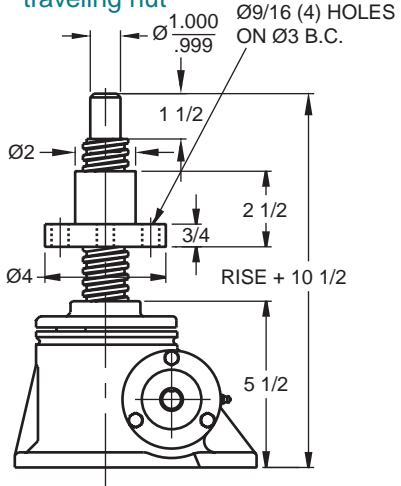

# JOYCE MACHINE SCREW JACKS

**5 TON**

**WJT 65 / DWJ 65**  
**WJT 125 / DWJ 125**  
**WJT 245 / DWJ 245**

**Upright**

**Upright traveling nut**

**Inverted traveling nut**

**Inverted**

**Inverted keyed**

**Note:** Drawings are artist's conception — not for certification; dimensions are subject to change without notice.