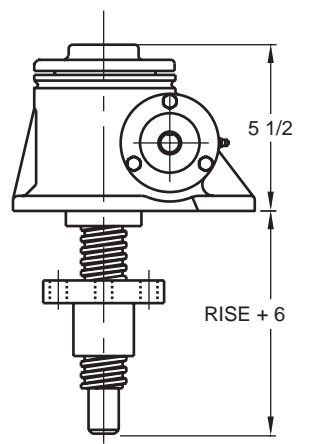

# JOYCE MACHINE SCREW JACKS

**5 TON**

**WJT 65 / DWJ 65**  
**WJT 125 / DWJ 125**  
**WJT 245 / DWJ 245**

**Upright**

**Upright traveling nut**

**Inverted traveling nut**

**Inverted**

**Inverted keyed**

**Note:** Drawings are artist's conception — not for certification; dimensions are subject to change without notice.