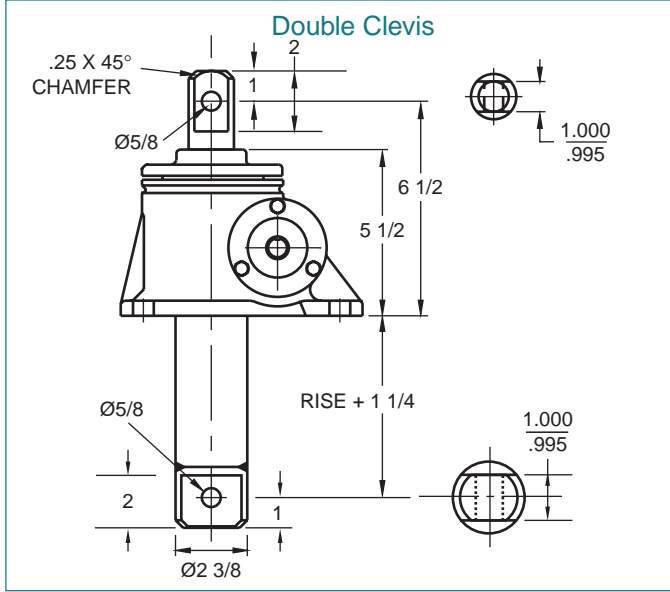

# JOYCE MACHINE SCREW JACKS

**5 TON**

**WJT 65 / DWJ 65**  
**WJT 125 / DWJ 125**  
**WJT 245 / DWJ 245**

**Upright**

**Upright traveling nut**

**Inverted traveling nut**

**Inverted**

**Inverted keyed**

**Note:** Drawings are artist's conception — not for certification; dimensions are subject to change without notice.