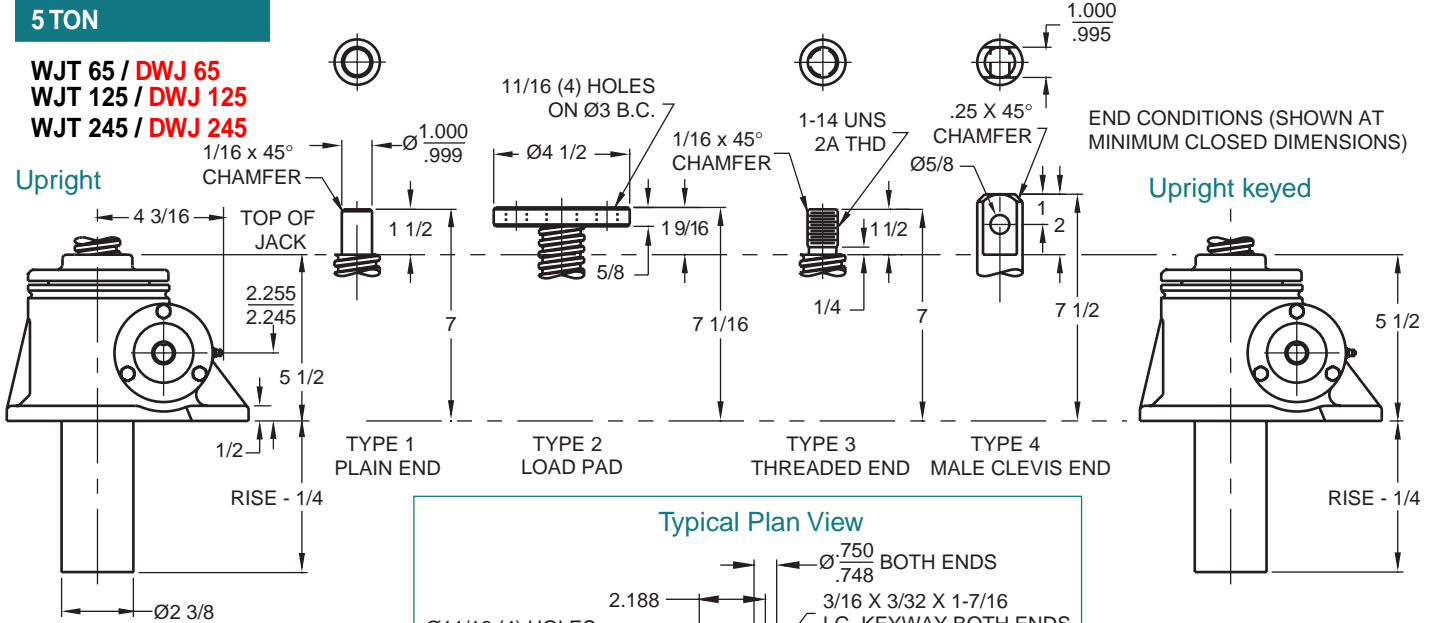

# JOYCE MACHINE SCREW JACKS

**5 TON**

**WJT 65 / DWJ 65**  
**WJT 125 / DWJ 125**  
**WJT 245 / DWJ 245**

**Upright**

**Upright traveling nut**

**Inverted traveling nut**

**Inverted**

**Inverted keyed**

**Note:** Drawings are artist's conception — not for certification; dimensions are subject to change without notice.