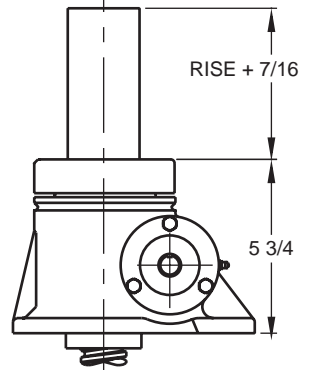

# JOYCE MACHINE SCREW JACKS

**5 TON**

**WJT 65 / DWJ 65**  
**WJT 125 / DWJ 125**  
**WJT 245 / DWJ 245**

**Upright**

**Upright traveling nut**

**Inverted traveling nut**

**Inverted**

**Inverted keyed**

**Note:** Drawings are artist's conception — not for certification; dimensions are subject to change without notice.