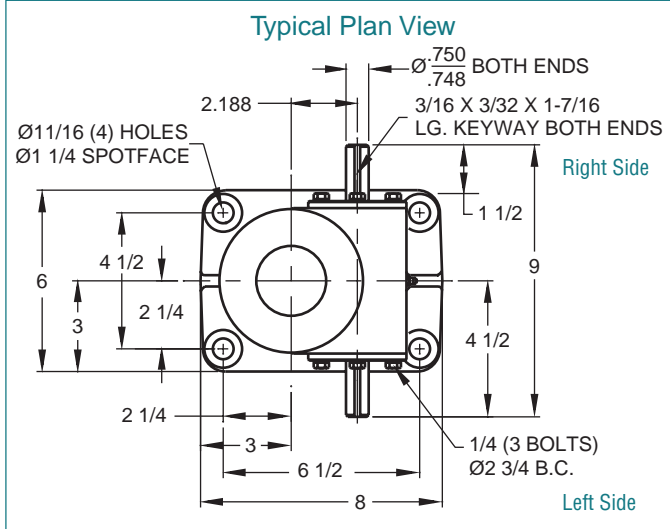

# JOYCE MACHINE SCREW JACKS

**5 TON**

**WJT 65 / DWJ 65**  
**WJT 125 / DWJ 125**  
**WJT 245 / DWJ 245**

**Upright**

**Upright traveling nut**

**Inverted traveling nut**

**Inverted**

**Inverted keyed**

**Note:** Drawings are artist's conception — not for certification; dimensions are subject to change without notice.