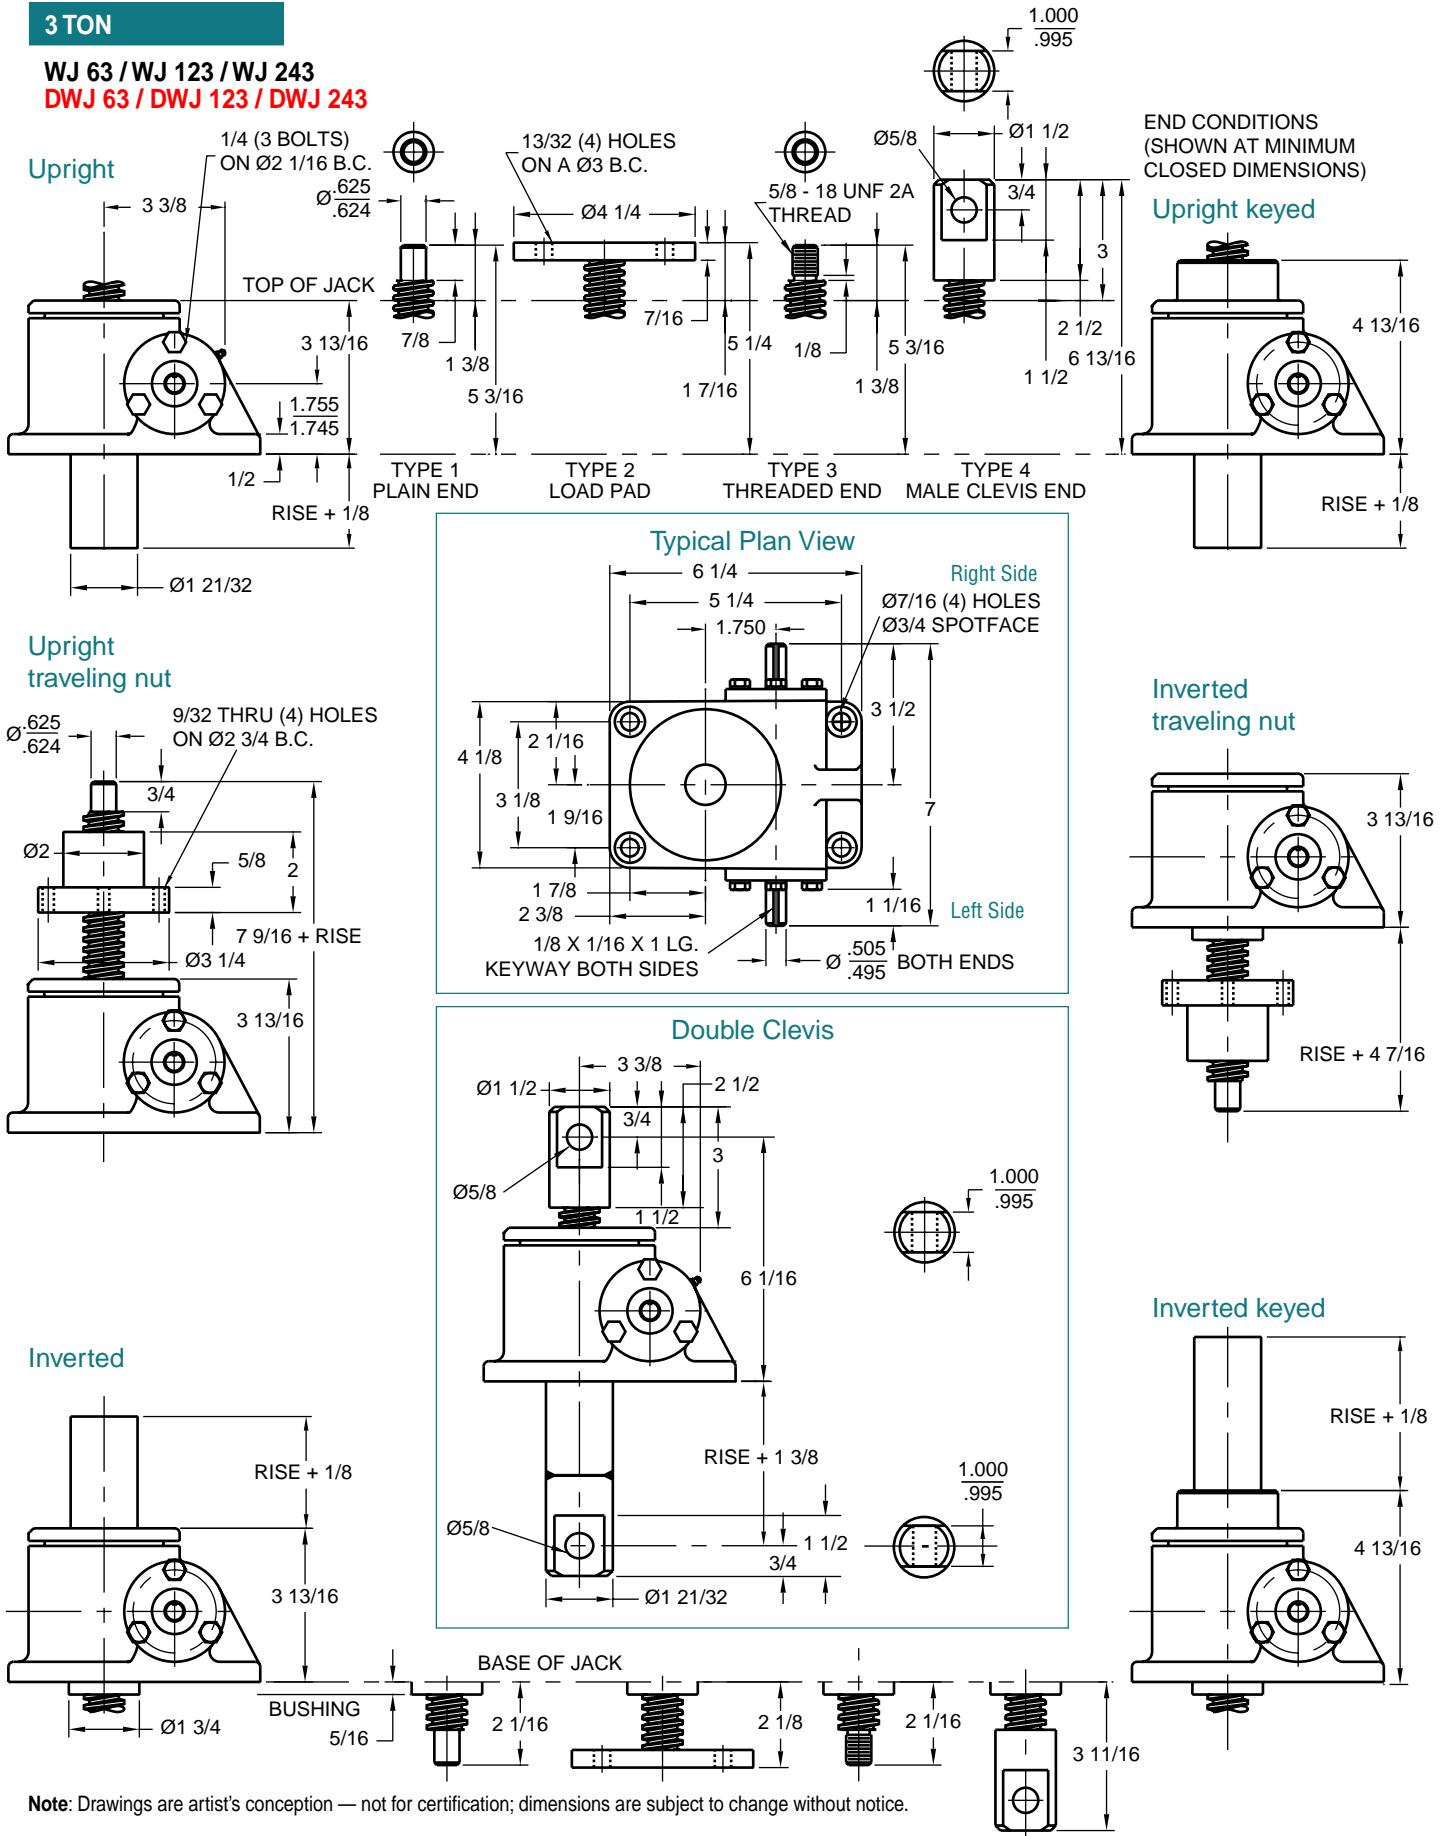

# JOYCE MACHINE SCREW JACKS

**3 TON**

**WJ 63 / WJ 123 / WJ 243**  
**DWJ 63 / DWJ 123 / DWJ 243**

Note: Drawings are artist's conception — not for certification; dimensions are subject to change without notice.