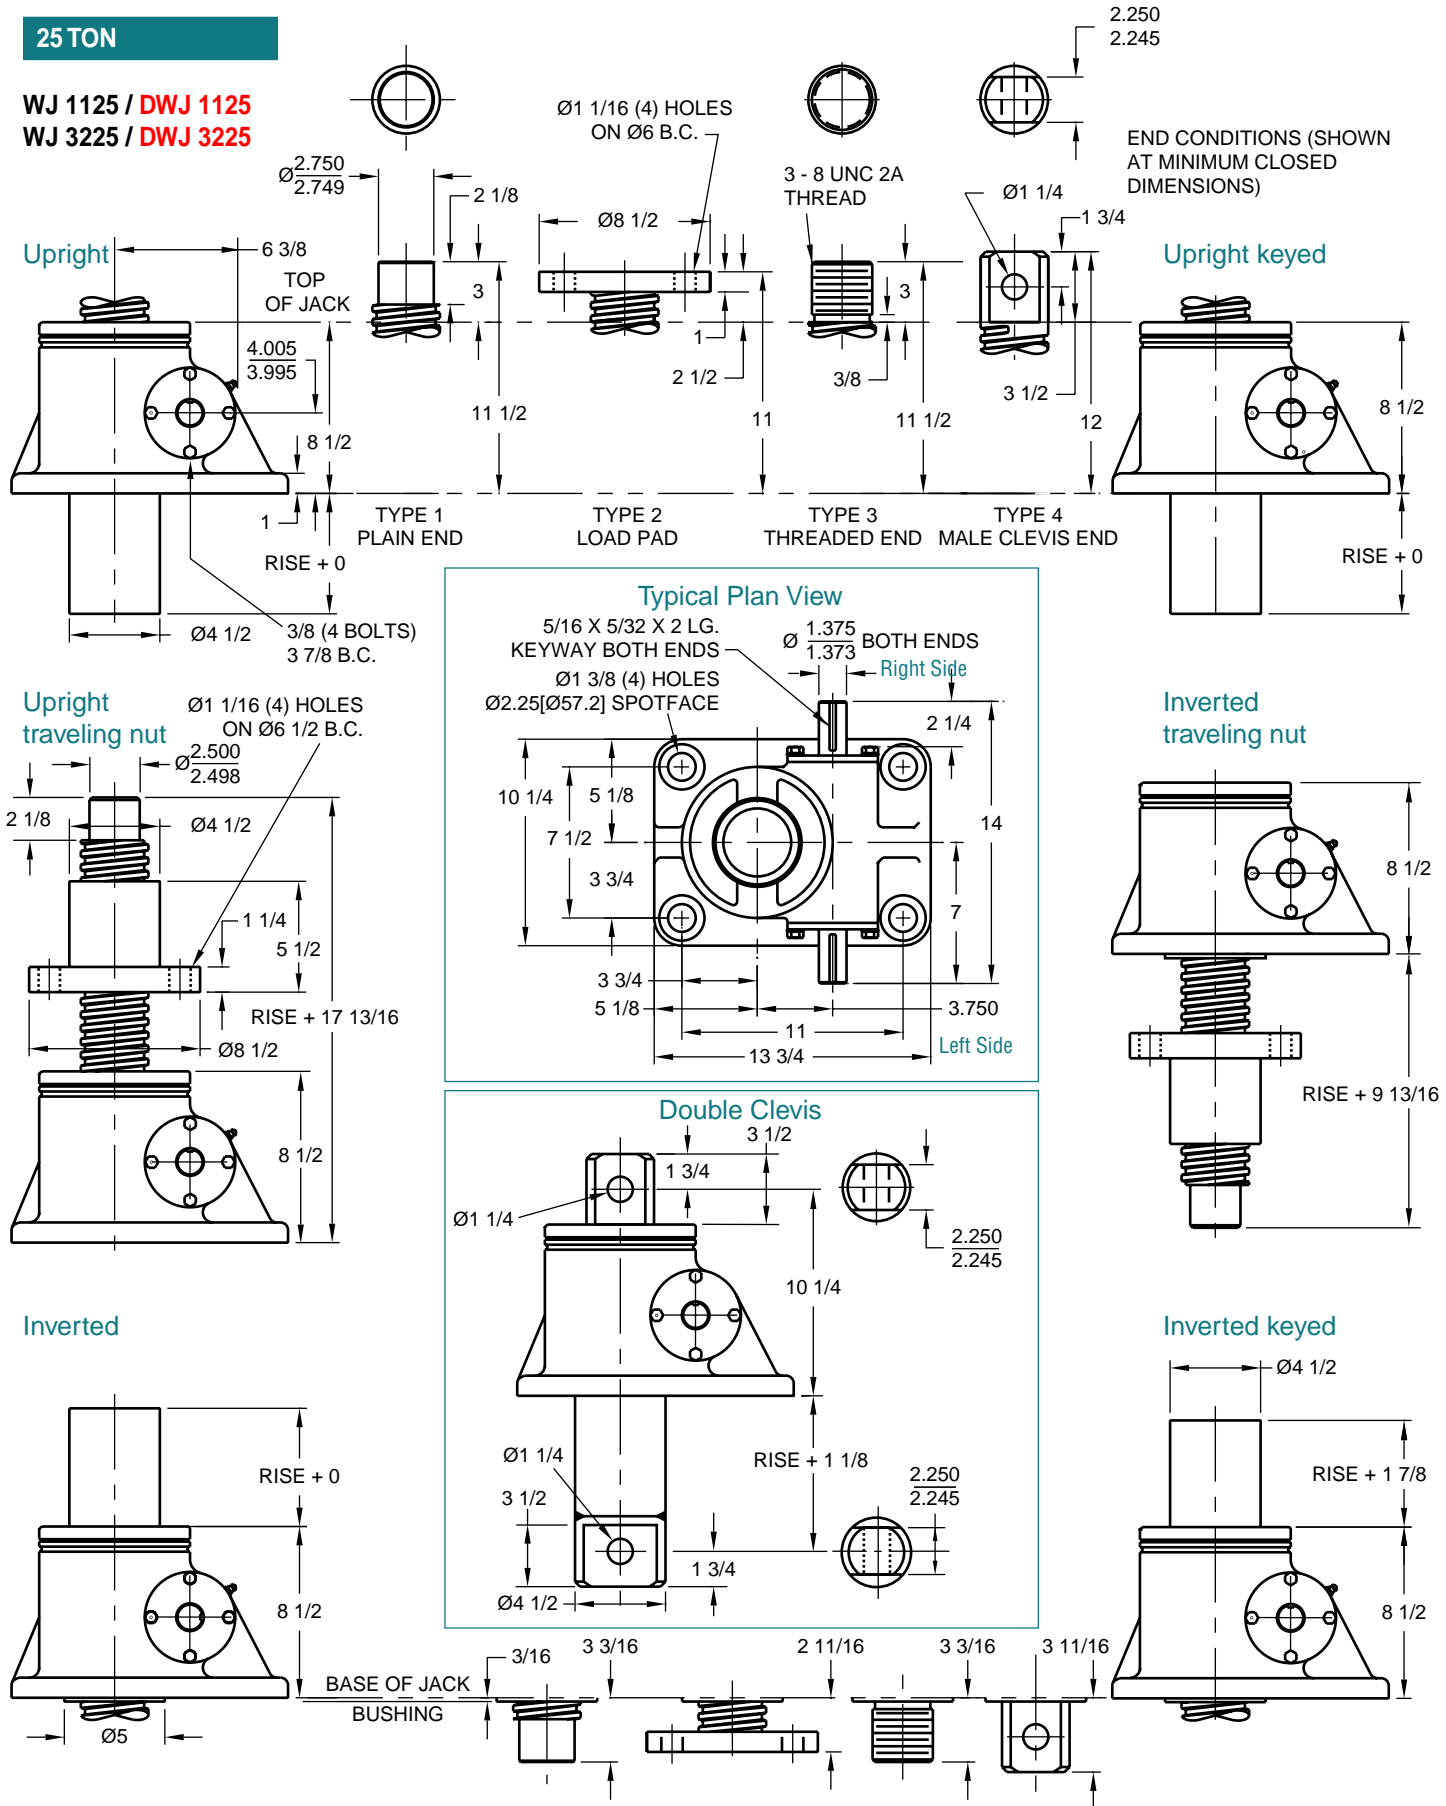

JOYCE MACHINE SCREW JACKS

25 TON

WJ 1125 / DWJ 1125
WJ 3225 / DWJ 3225

Note: Drawings are artist's conception — not for certification; dimensions are subject to change without notice.