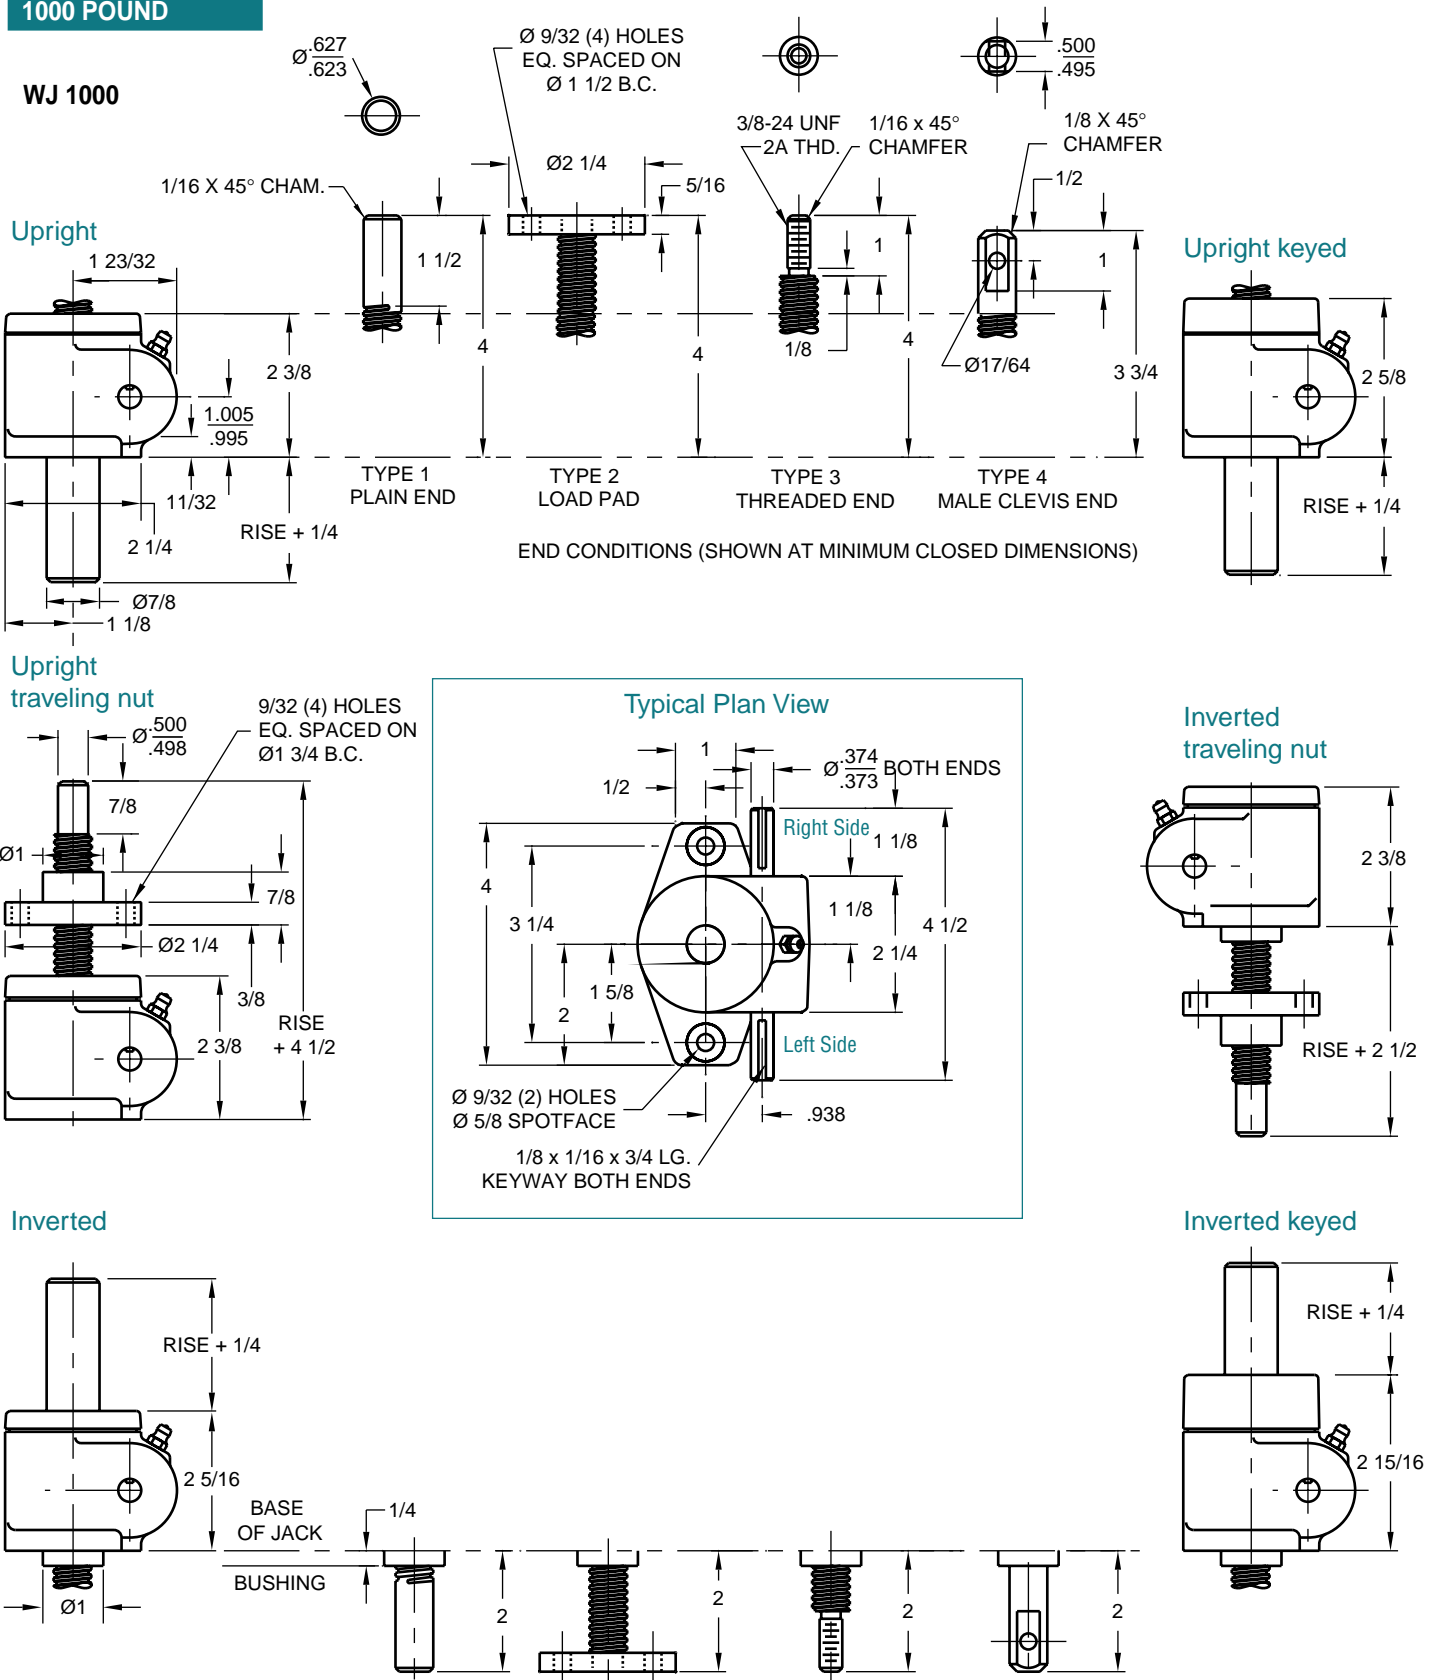

JOYCE MACHINE SCREW JACKS

1000 POUND

WJ 1000

Note: Drawings are artist's conception — not for certification; dimensions are subject to change without notice.