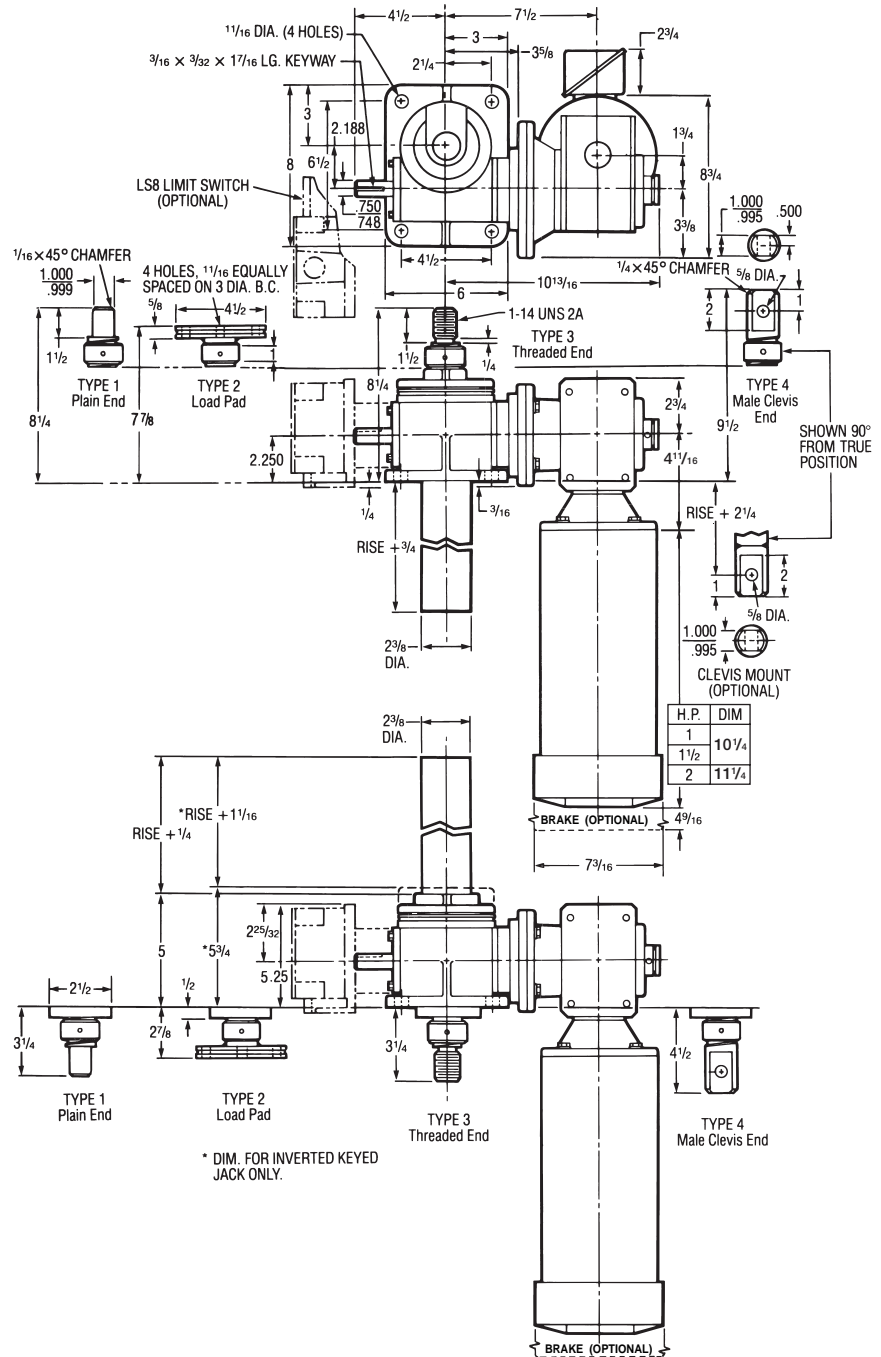

# JOYCE COMDRIVE<sup>®</sup> MOTORIZED ACTUATORS

CD 65 / DCD 65

CD 125 / DCD 125

CD 245 / DCD 245

## MOTOR POSITIONS

\* DIM. FOR INVERTED KEYED JACK ONLY.