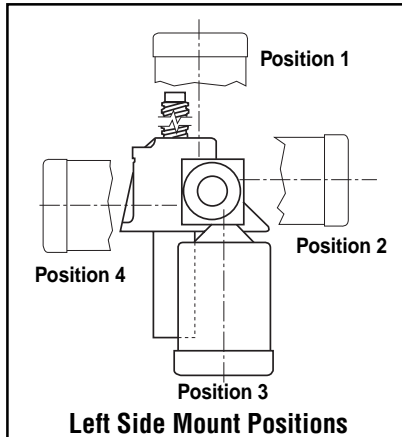

# JOYCE COMDRIVE<sup>®</sup> MOTORIZED ACTUATORS

CD 65 / DCD 65

CD 125 / DCD 125

CD 245 / DCD 245

## MOTOR POSITIONS

\* DIM. FOR INVERTED KEYED JACK ONLY.