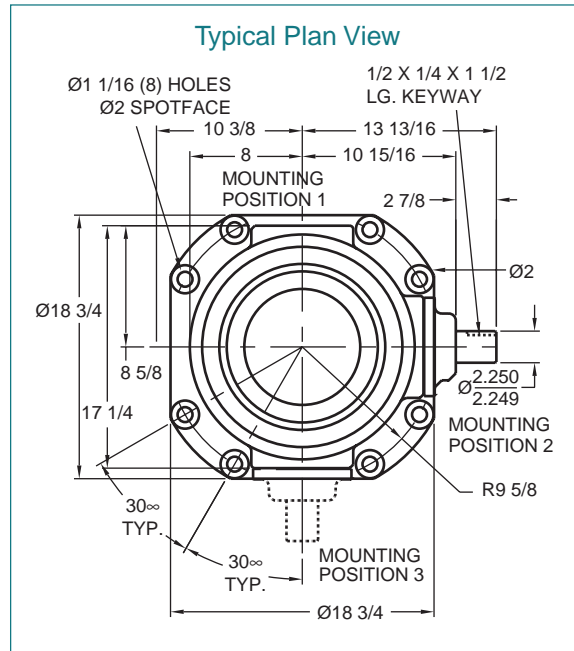

JOYCE BEVEL GEAR® JACKS

BG 450

Upright

Upright traveling nut

Inverted traveling nut

Inverted

Note: Drawings are artist's conception — not for certification; dimensions are subject to change without notice.