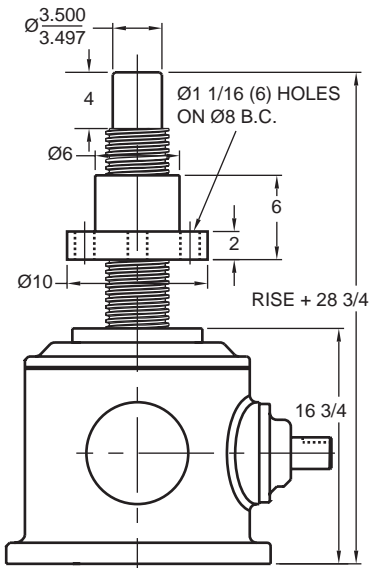

JOYCE BEVEL GEAR® JACKS

BG 450

Upright

Upright traveling nut

Inverted traveling nut

Inverted

Note: Drawings are artist's conception — not for certification; dimensions are subject to change without notice.