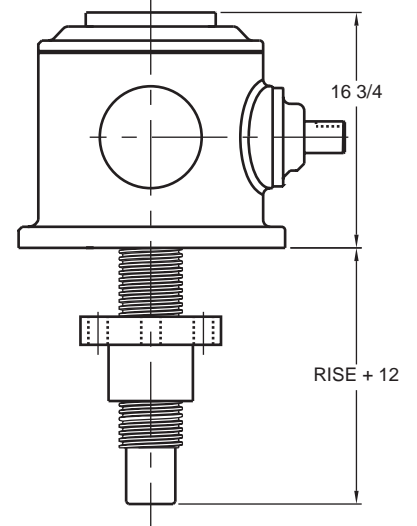

JOYCE BEVEL GEAR® JACKS

BG 450

Upright

Upright traveling nut

Inverted traveling nut

Inverted

Note: Drawings are artist's conception — not for certification; dimensions are subject to change without notice.