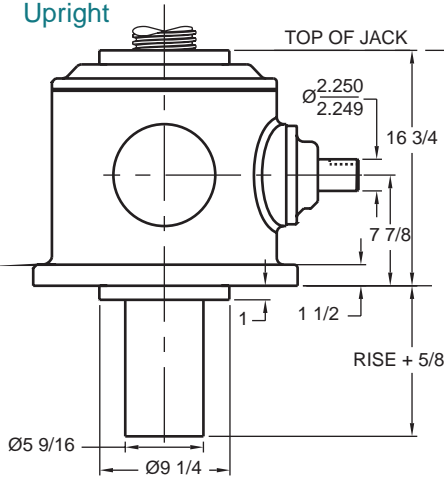

JOYCE BEVEL GEAR® JACKS

BG 450

Upright

Upright traveling nut

Inverted traveling nut

Inverted

Note: Drawings are artist's conception — not for certification; dimensions are subject to change without notice.