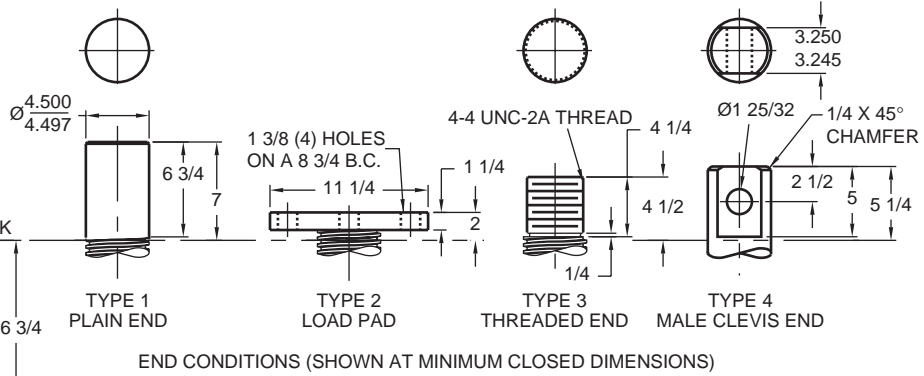

JOYCE BEVEL GEAR® JACKS

BG 450

Upright

Upright traveling nut

Inverted traveling nut

Inverted

Note: Drawings are artist's conception — not for certification; dimensions are subject to change without notice.