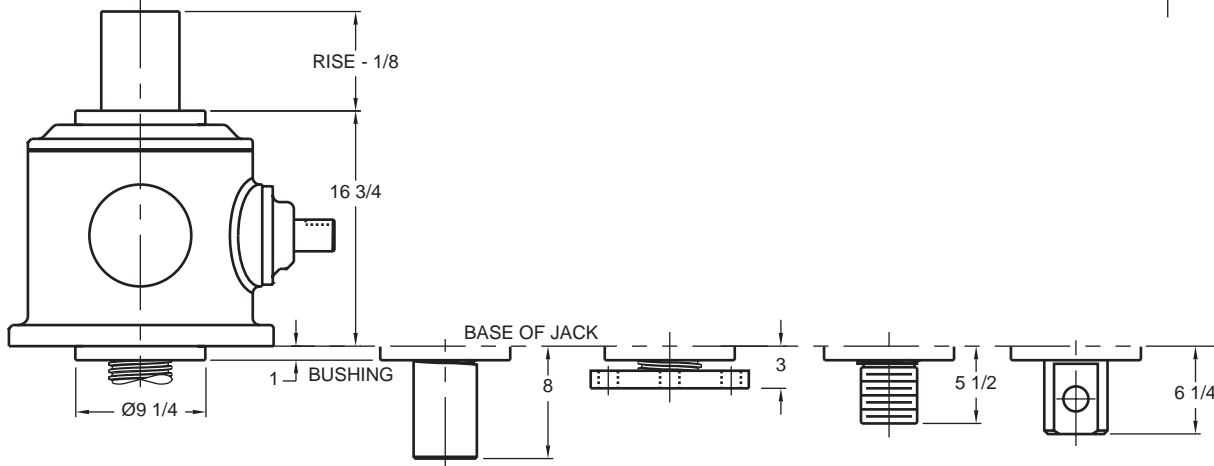

JOYCE BEVEL GEAR® JACKS

BG 450

Upright

Upright traveling nut

Inverted traveling nut

Inverted

Note: Drawings are artist's conception — not for certification; dimensions are subject to change without notice.