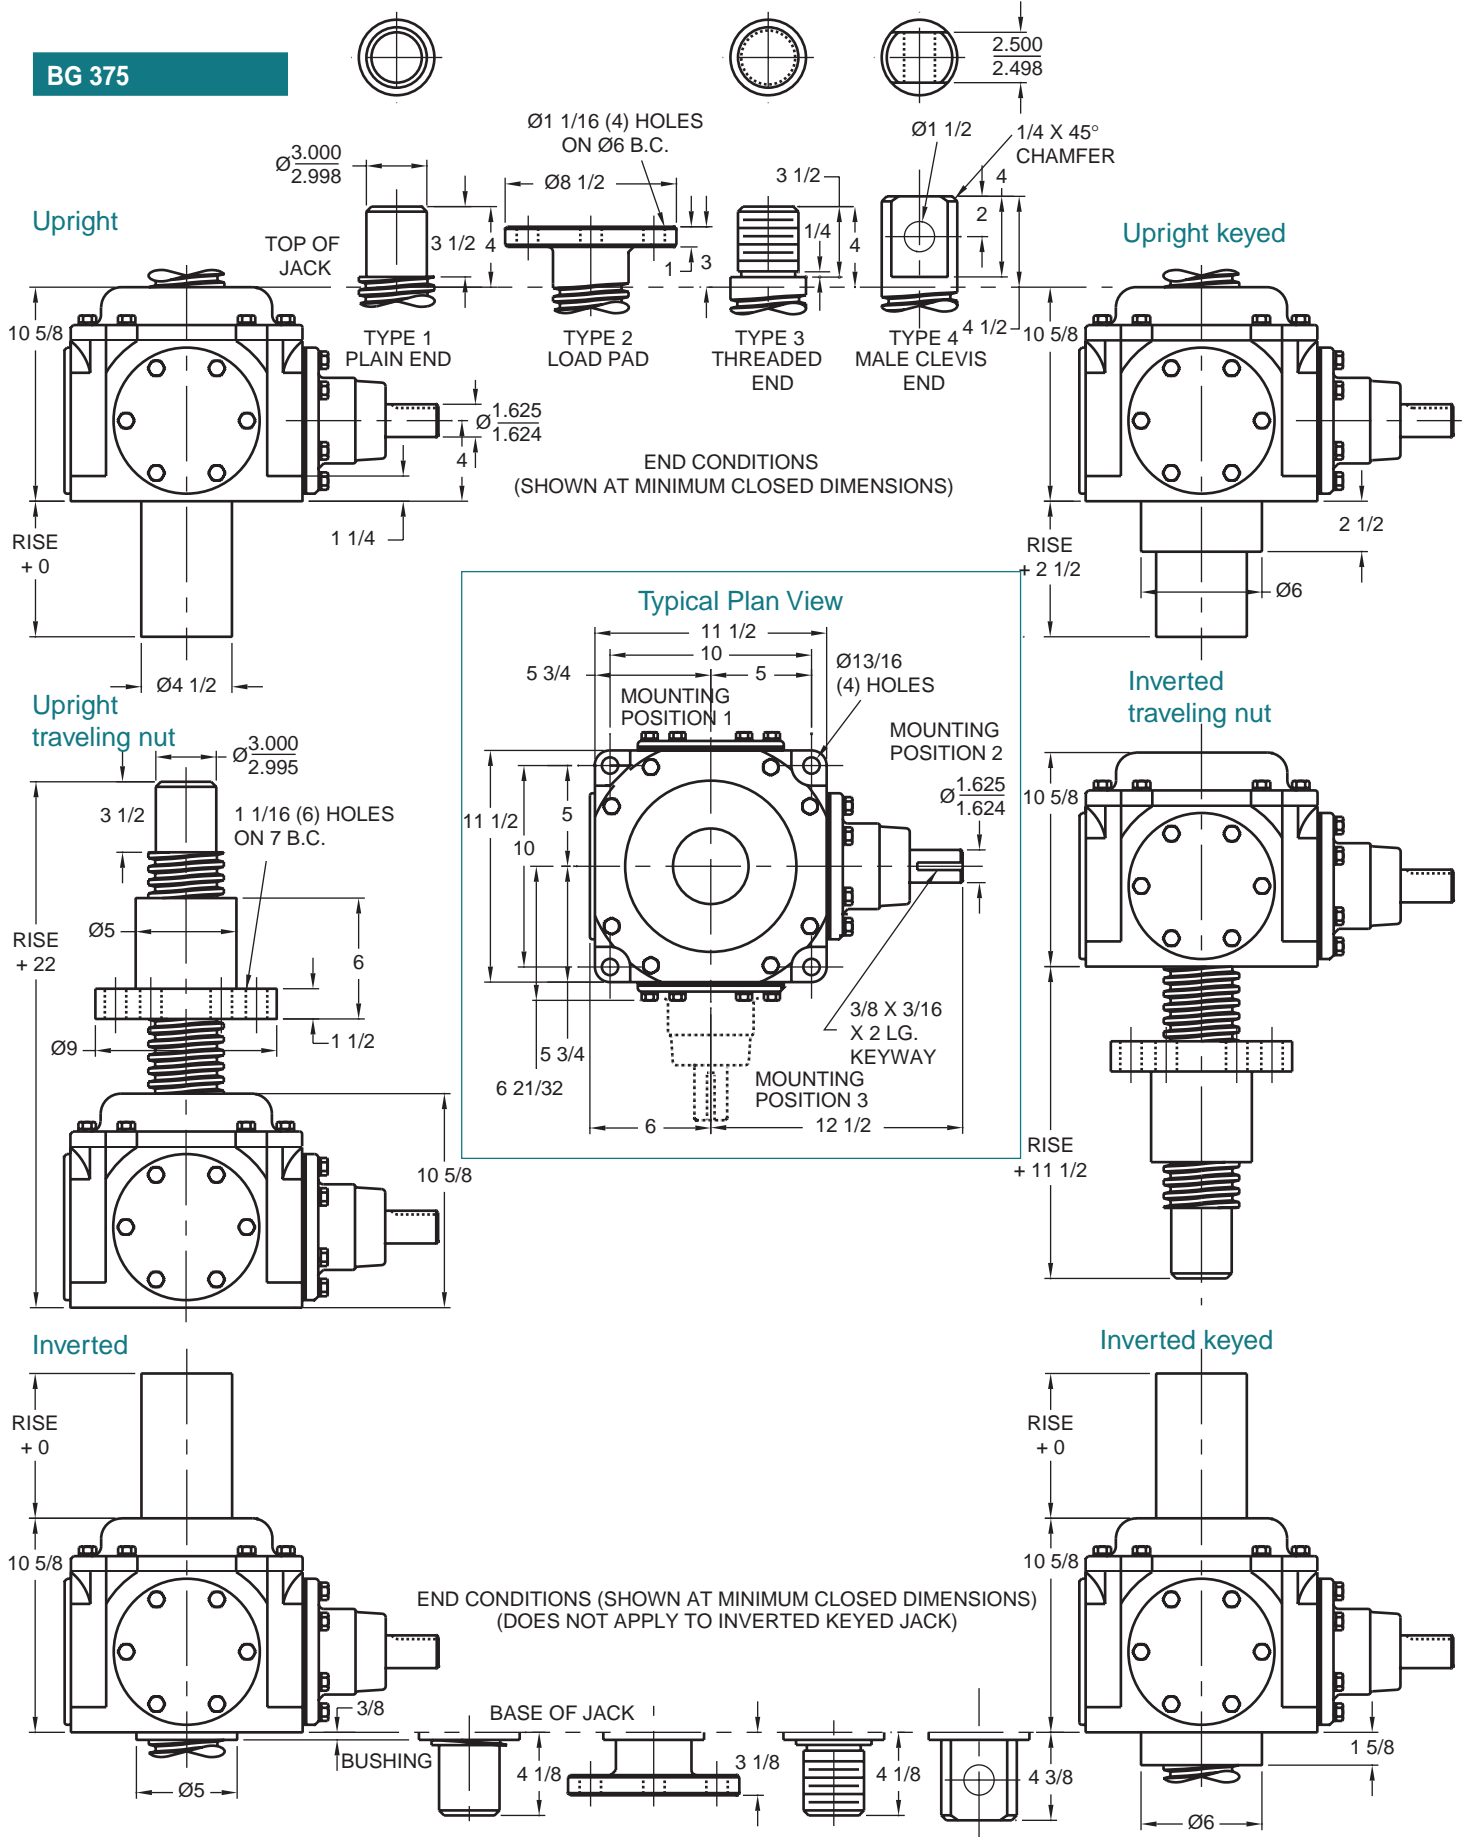

JOYCE BEVEL GEAR® JACKS

BG 375

Note: Drawings are artist's conception — not for certification; dimensions are subject to change without notice.