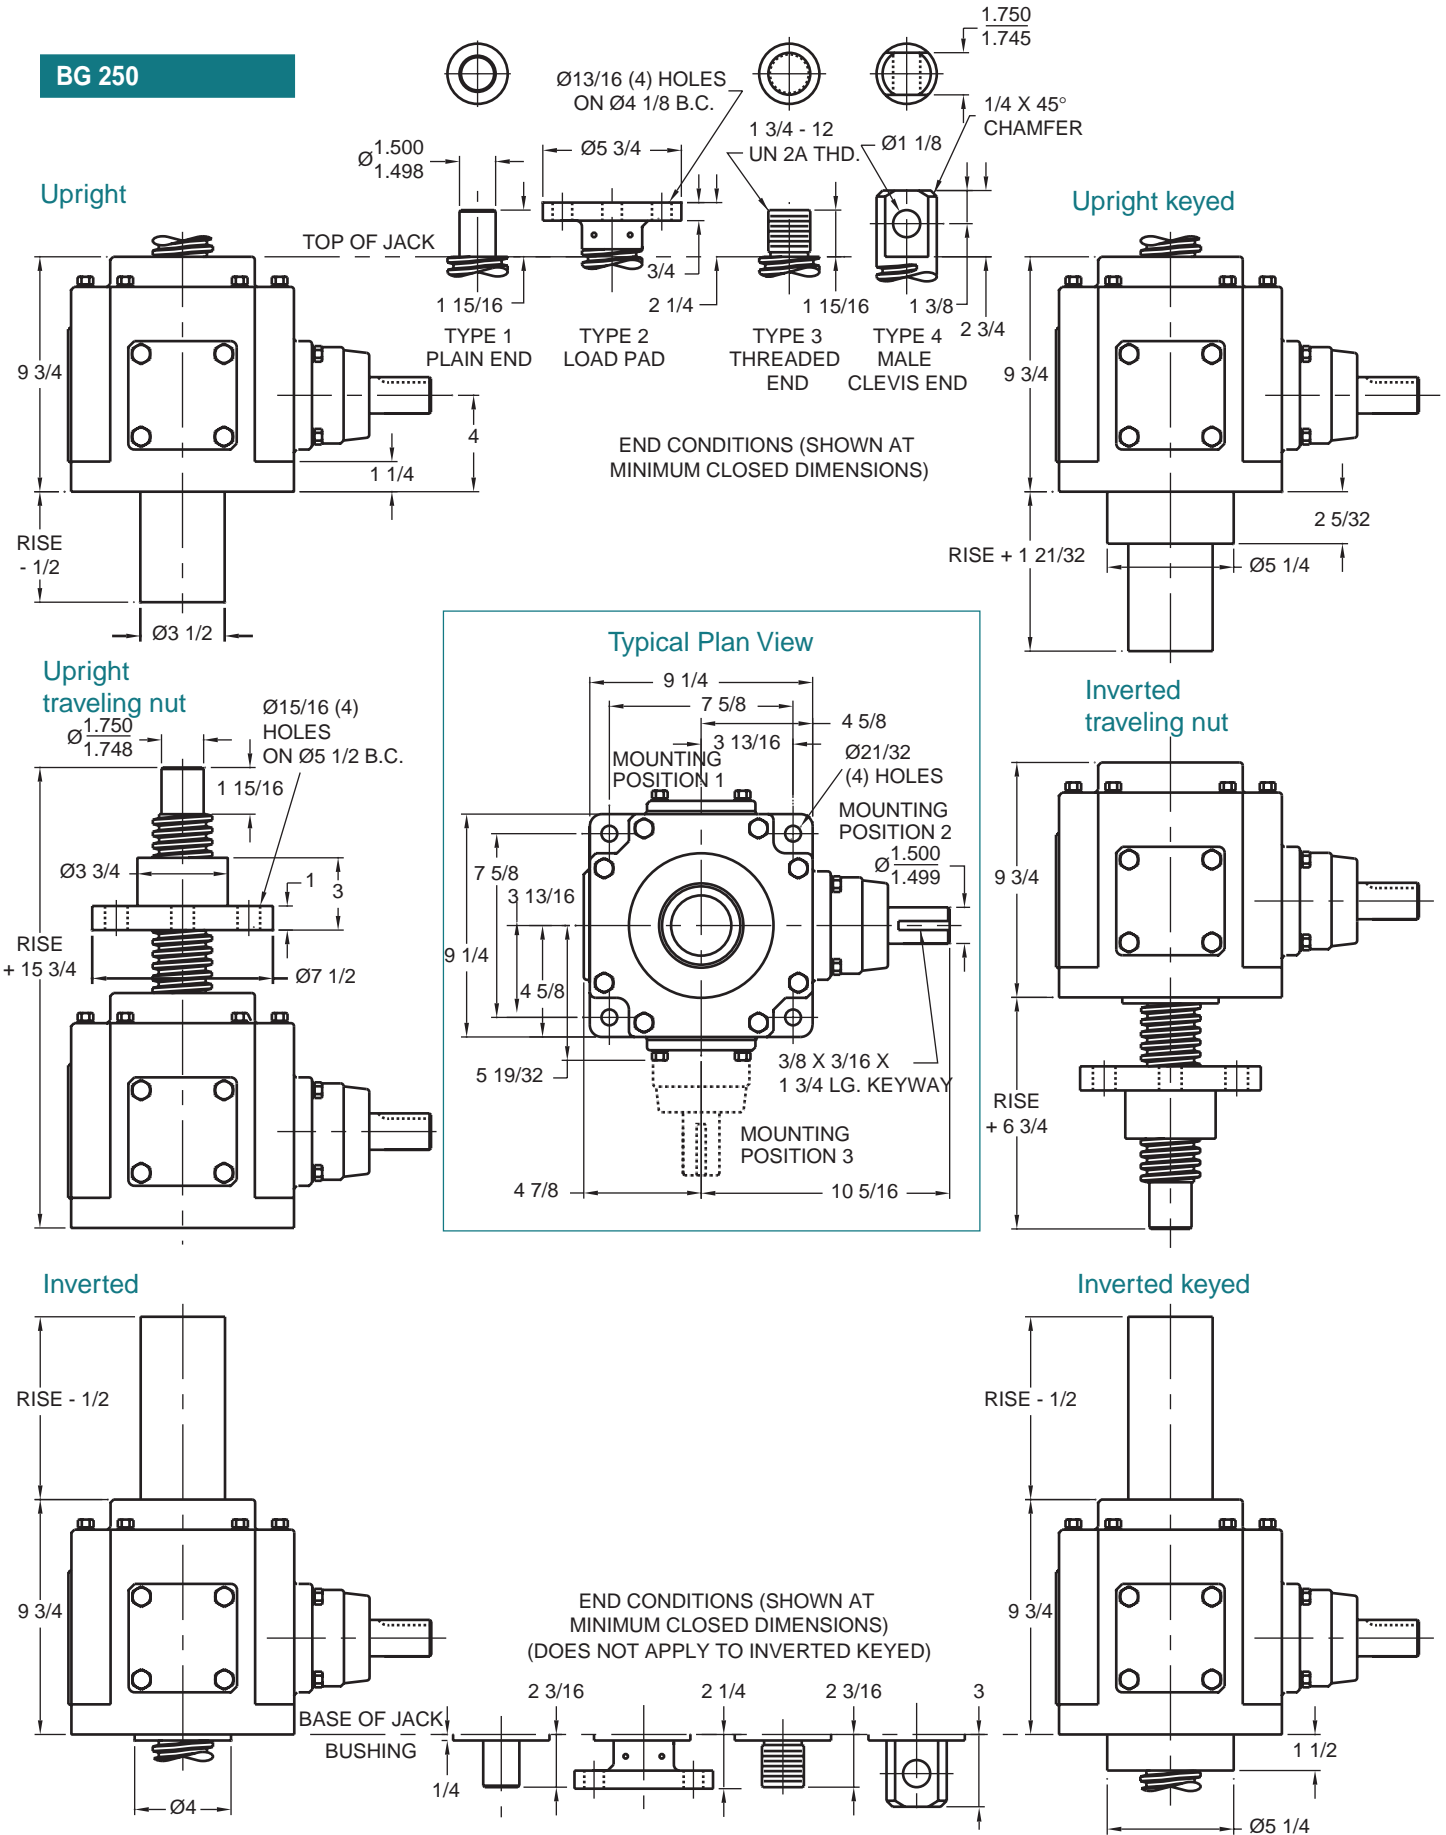

JOYCE BEVEL GEAR® JACKS

BG 250

Note: Drawings are artist's conception — not for certification; dimensions are subject to change without notice.