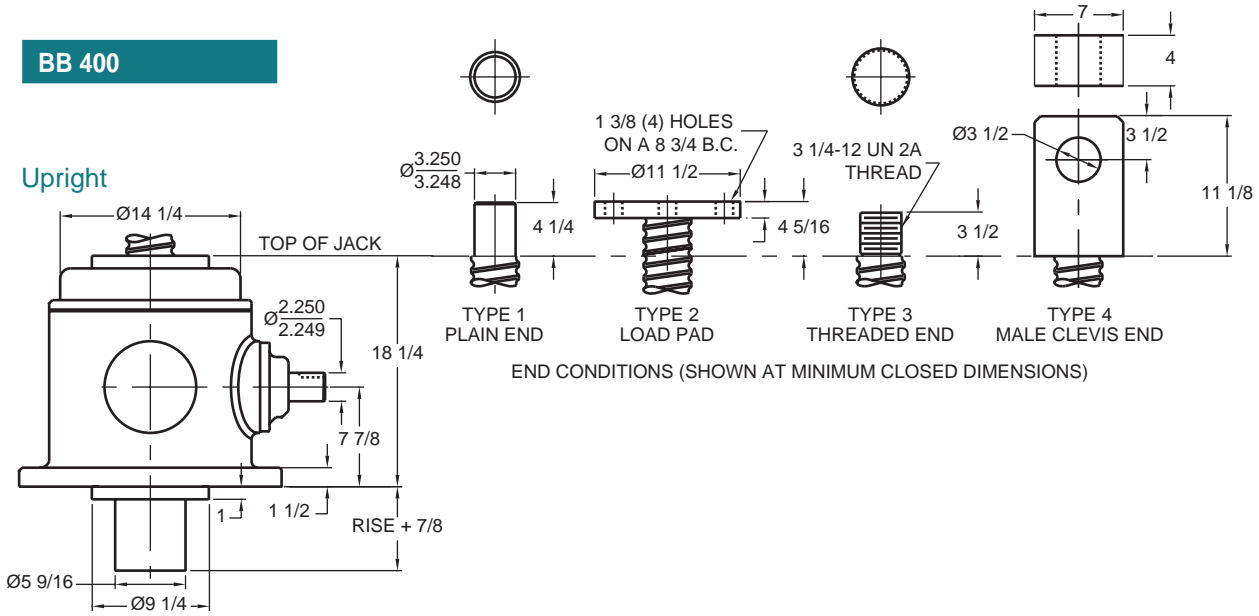

JOYCE BEVEL BALL ACTUATORS

BB 400

Upright

Upright traveling nut

Typical Plan View

Inverted traveling nut

Inverted

Note: Drawings are artist's conception — not for certification; dimensions are subject to change without notice.