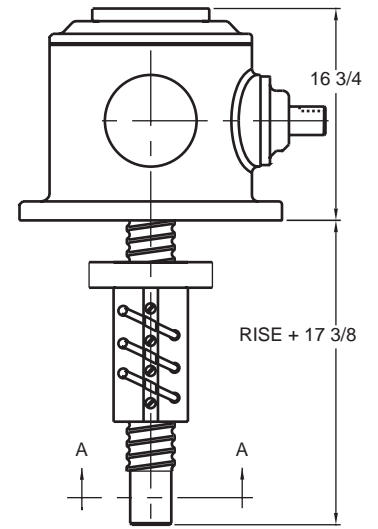

JOYCE BEVEL BALL ACTUATORS

BB 400

Upright

Upright traveling nut

Typical Plan View

Inverted traveling nut

Inverted

Note: Drawings are artist's conception — not for certification; dimensions are subject to change without notice.