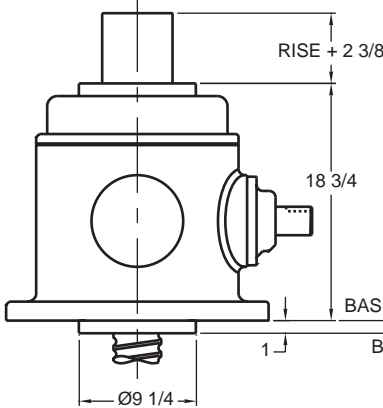

JOYCE BEVEL BALL ACTUATORS

BB 400

Upright

Upright traveling nut

Typical Plan View

Inverted traveling nut

Inverted

Note: Drawings are artist's conception — not for certification; dimensions are subject to change without notice.