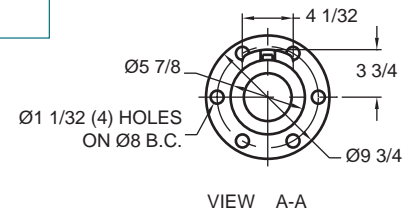

JOYCE BEVEL BALL ACTUATORS

BB 400

Upright

Upright traveling nut

Typical Plan View

Inverted traveling nut

Inverted

Note: Drawings are artist's conception — not for certification; dimensions are subject to change without notice.