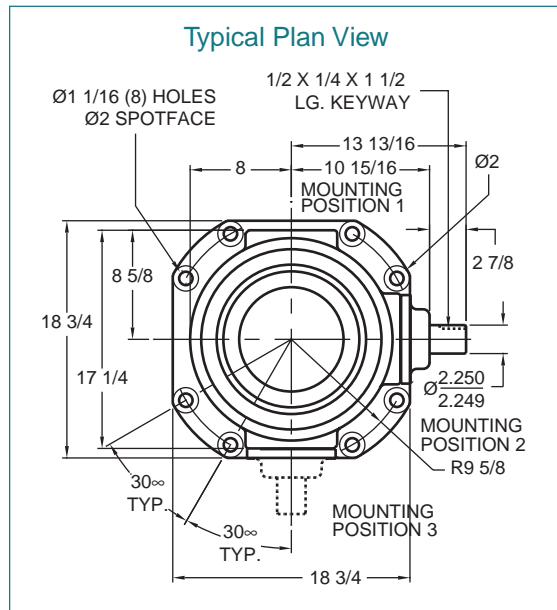

JOYCE BEVEL BALL ACTUATORS

BB 400

Upright

Upright traveling nut

Typical Plan View

Inverted traveling nut

Inverted

Note: Drawings are artist's conception — not for certification; dimensions are subject to change without notice.