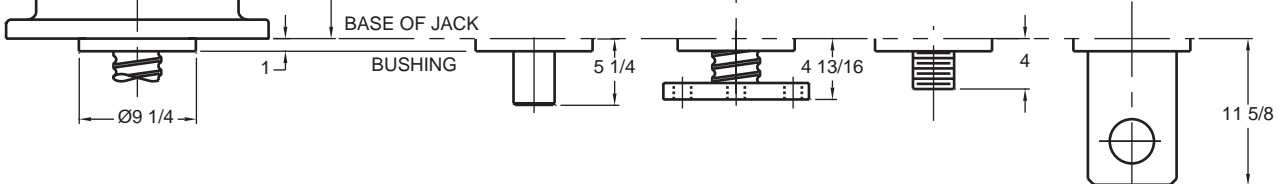

JOYCE BEVEL BALL ACTUATORS

BB 400

Upright

Upright traveling nut

Typical Plan View

Inverted traveling nut

Inverted

Note: Drawings are artist's conception — not for certification; dimensions are subject to change without notice.