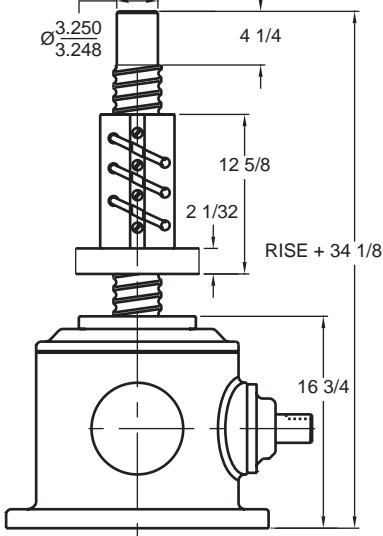

JOYCE BEVEL BALL ACTUATORS

BB 400

Upright

Upright traveling nut

Typical Plan View

Inverted traveling nut

Inverted

Note: Drawings are artist's conception — not for certification; dimensions are subject to change without notice.