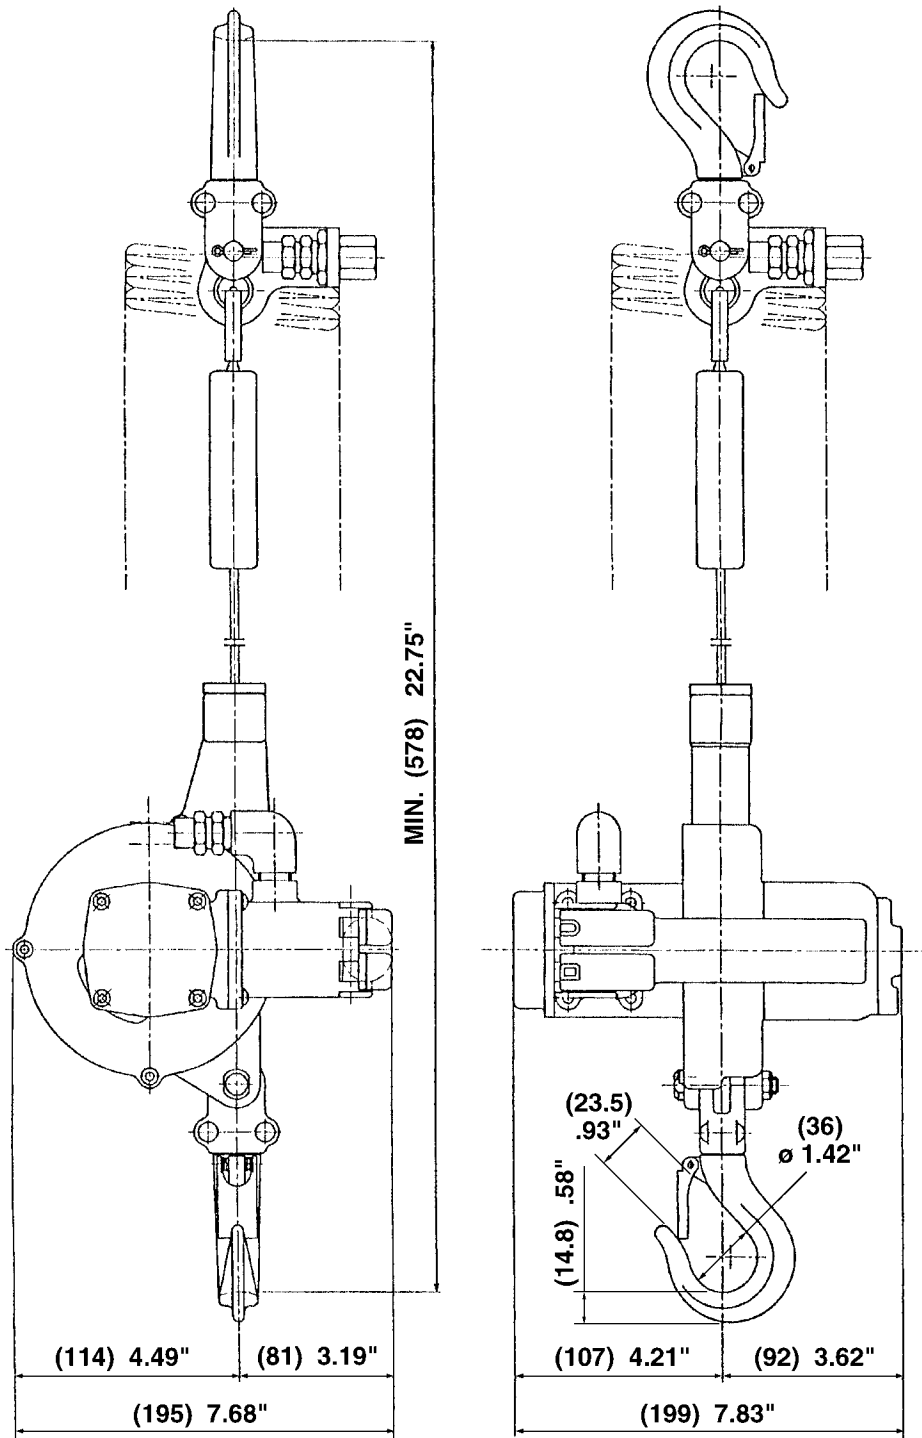

**TMM-140** 300 Lb. / 140 Kg.

**NOTE:** Dimensions in parenthesis are in millimeters, other dimensions are in inches. Top and bottom hook dimensions are the same.