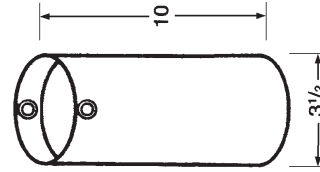

EMC and EMW (Hook Mount) 300 & 500 Lb. - EMC
500 Lb. - EMW

EMC-500B

Chain Container
for EMC models;
vinyl-coated nylon
fabric construction
— order model
no. LCC-05.

EMC-300B

EMW-500B